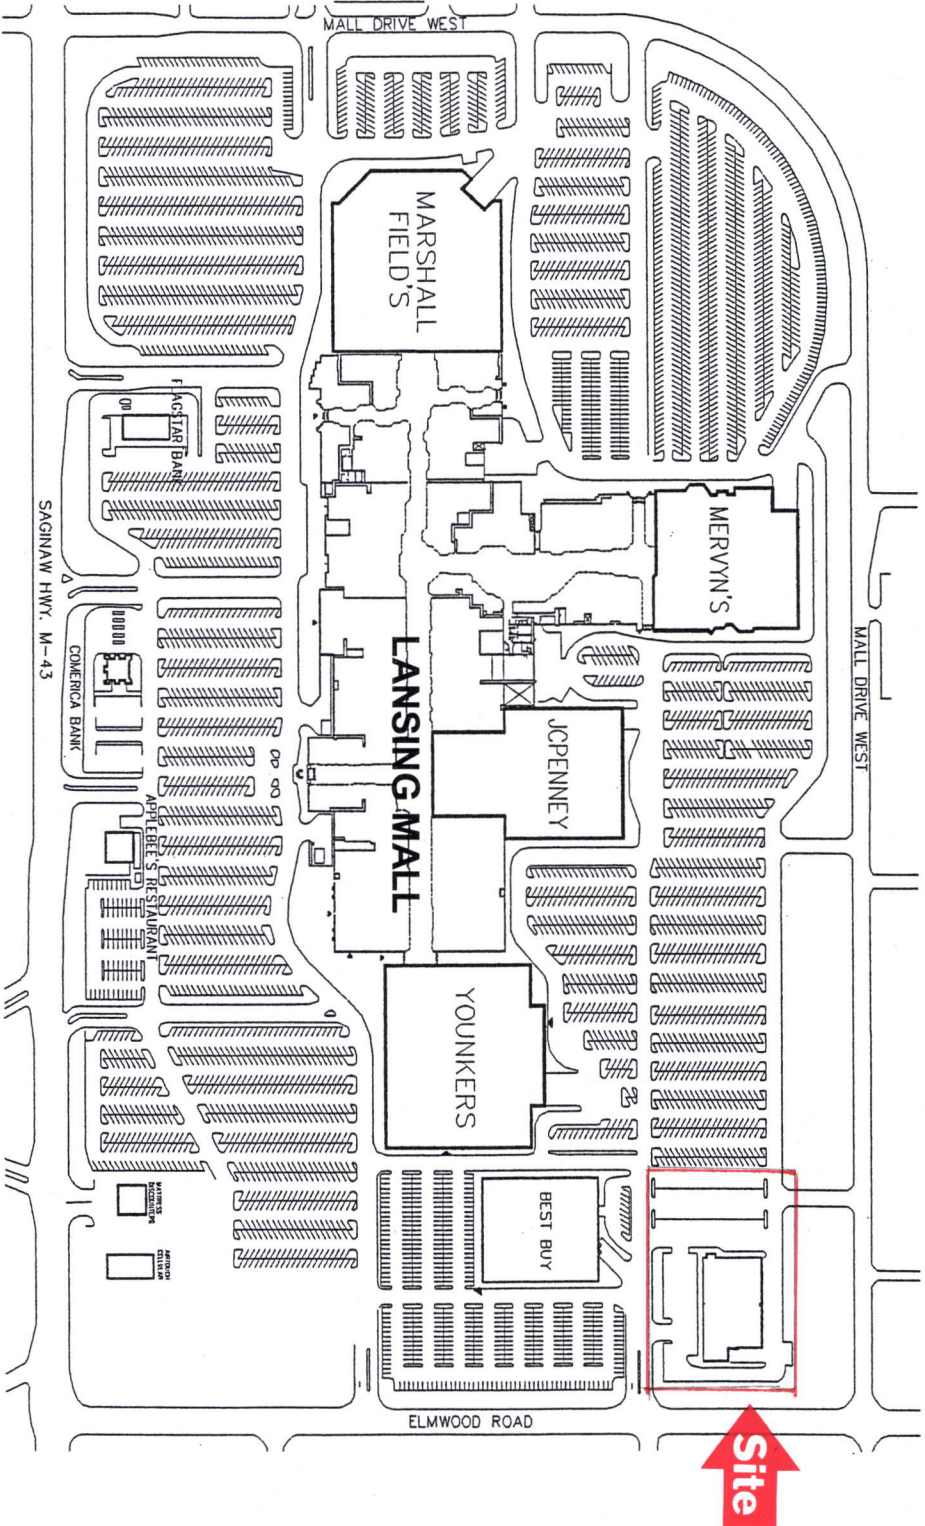

5206-5210 W. Saginaw Highway
Lansing, Michigan

SITE PLAN

517-337-8282

www.wolverinedevelopment.com

616-458-8282